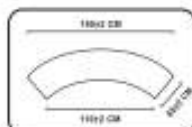

SMART

Customize Sofa

SAMANTHA

Executive Three seater sofa
upholstered in fabric/pvc finish
W220 x D100 x H95cm

Executive Two seater sofa
upholstered in fabric/pvc finish
W160 x D100 x H95cm

Executive Single seater sofa
upholstered in fabric/pvc finish
W100 x D95 x H95cm