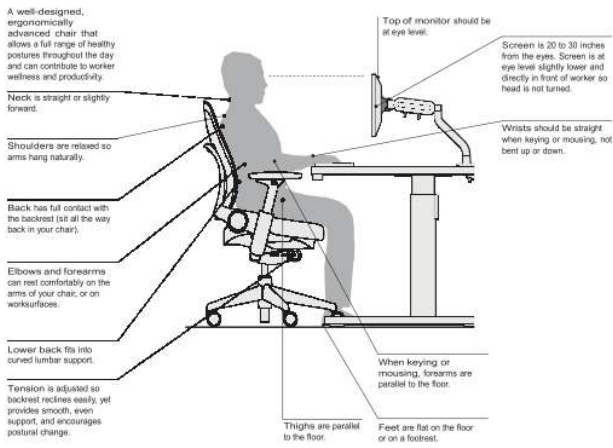

Executive Single seater sofa with & without wooden pad, metal leg, upholstered in fabric/ pvc finish W78 x D80 x H72 cm

Basics of Ergonomic Seating

Specifications