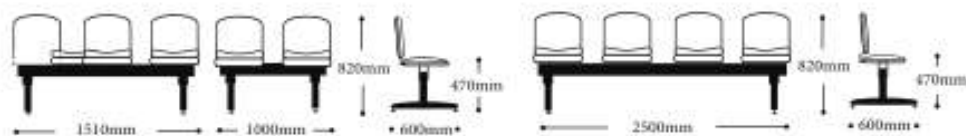

ISO 3 Seater beam bench with upholstered seat & back in fabric/pvc.

ISO 4 Seater beam bench with upholstered seat & back in fabric/pvc.

ISO 2

ISO 3

ISO 4

PASSION BENCH ■■■

SEAT/BACK	: Numerical control hydraulic moulding of high quality cold rolling steel plate
ARMREST/FEET	: Die-casting moulding of high strength aluminium alloy
COATING	: Electrostatic coating after rust proof treatment, electro plated polishing
SPONGE	: Cold consolidation and foam forming of high density and super soft PU.
BRACKET	: Die casting moulding of high strength aluminium alloy
SIZE	: 2 Seater W120 X D67 X H87 CM
SIZE	: 3 Seater W182 X D67 X H87 CM
SIZE	: 4 Seater W240 X D67 X H87 CM