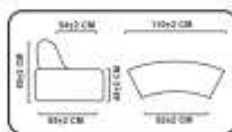

SMART

Customize Sofa

SAMANTHA

Executive Three seater sofa
upholstered in fabric/pvc finish
W220 x D100 x H95cm

Executive Two seater sofa
upholstered in fabric/pvc finish
W160 x D100 x H95cm

Executive Single seater sofa
upholstered in fabric/pvc finish
W100 x D95 x H95cm